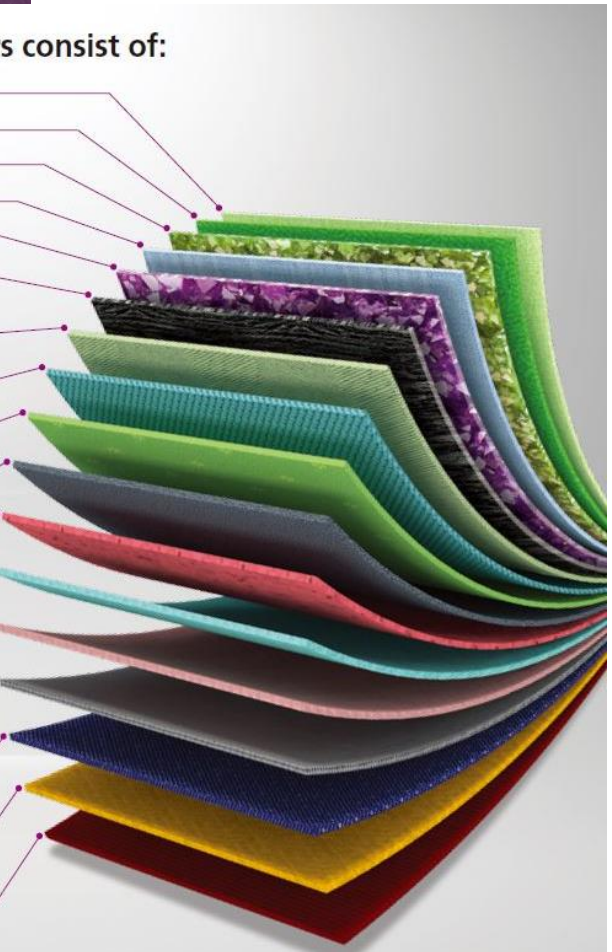

Orgone Biomat (Sleep System) – Queen Size: Retail price $1500

Re-sale price: $900

Includes: Soft sleep mat with infrared heat, control box, soft carry case

Description: The Orgone Biomat™ uses gentle far infrared and negative ion therapy to improve the body's natural rejuvenating and restorative sleep process. During sleep, the body completes repair, rebuild, and detox processes that are very important to balanced, successful, and happy living. The gentle far infrared rays and negative ions produced by the Orgone Biomat™ are known to penetrate the body at a very deep level and have a profound effect at the cellular level during sleep.

The Orgone Biomat™'s 17 layers consist of:

1. 1 Microfiber cover (top)
2. 2 Hiranya cotton cover layer
3. 3 Waterproof layer
4. 4 Bio Clay memory foam layer
5. 5 Amethyst fabric for natural infrared
6. 6 TOCA™ layer for natural negative ions
7. 7 Nano Copper fabric layer for electromagnetic interception
8. 8 Peach and Grape Seed fiber layer for heat preservation
9. 9 Carbon Fiber layer for electromagnetic interception
10. 10 Copper fabric layer for electromagnetic interception
11. 11 Thermal preservation layer
    Silicon and Teflon reverse currency heating layer with EMF interception
12. 12 Nonwoven fabric layer
13. 13 Aluminum layer for reflection of infrared rays
    Nonwoven fabric layer for heat preservation
14. 14 Bio Clay memory foam layer
15. 15 Thermal protection layer
16. 16 Hiranya cotton cover layer
17. 17 Microfiber cover (bottom)